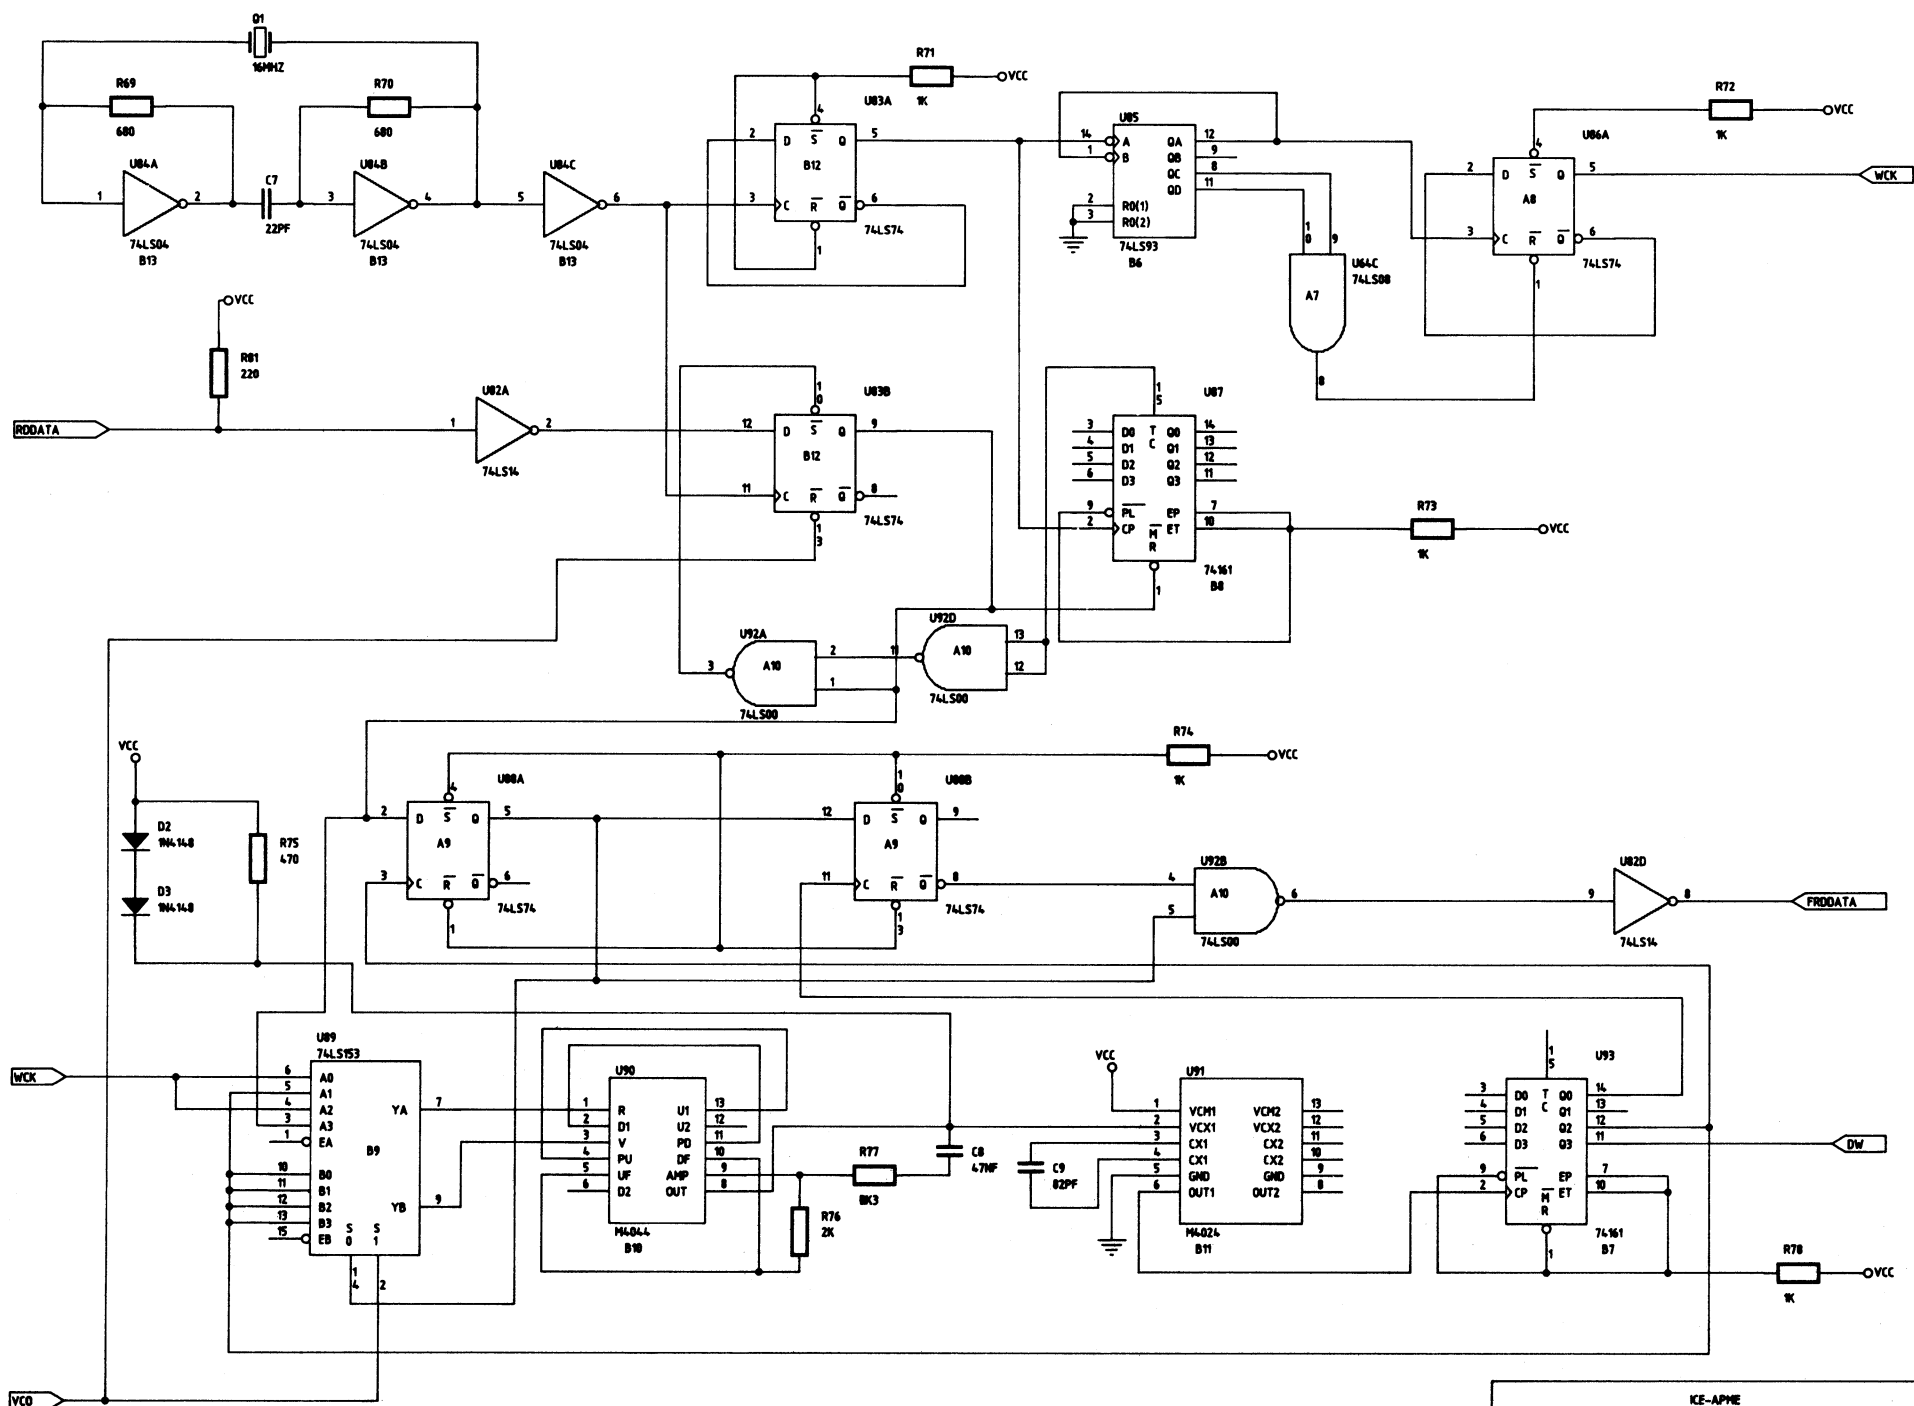

ICE - APVE		
Title		
BCDCOUNTERS		
Size	Document Number	REV
B	069300350	A
Date:	May 4, 1989	Sheet 6 of 14

ICE - APVE		
Title		
HD00 SYNC GENERATION		
Size	Document Number	REV
B	069300350	A
Date:	January 1, 1980	Sheet 7 of

ICE-APME		
Title		
HC88 RS232ALAN		
Size	Document Number	REV
B	069300350	A
Date:	January 1, 1980	Sheet 12 of 14

ICE-APPE		
Title		
8272 DECODER		
Size	Document Number	REV
B	069300350	A
Date:	December 16, 1989	Sheet 13 of 14