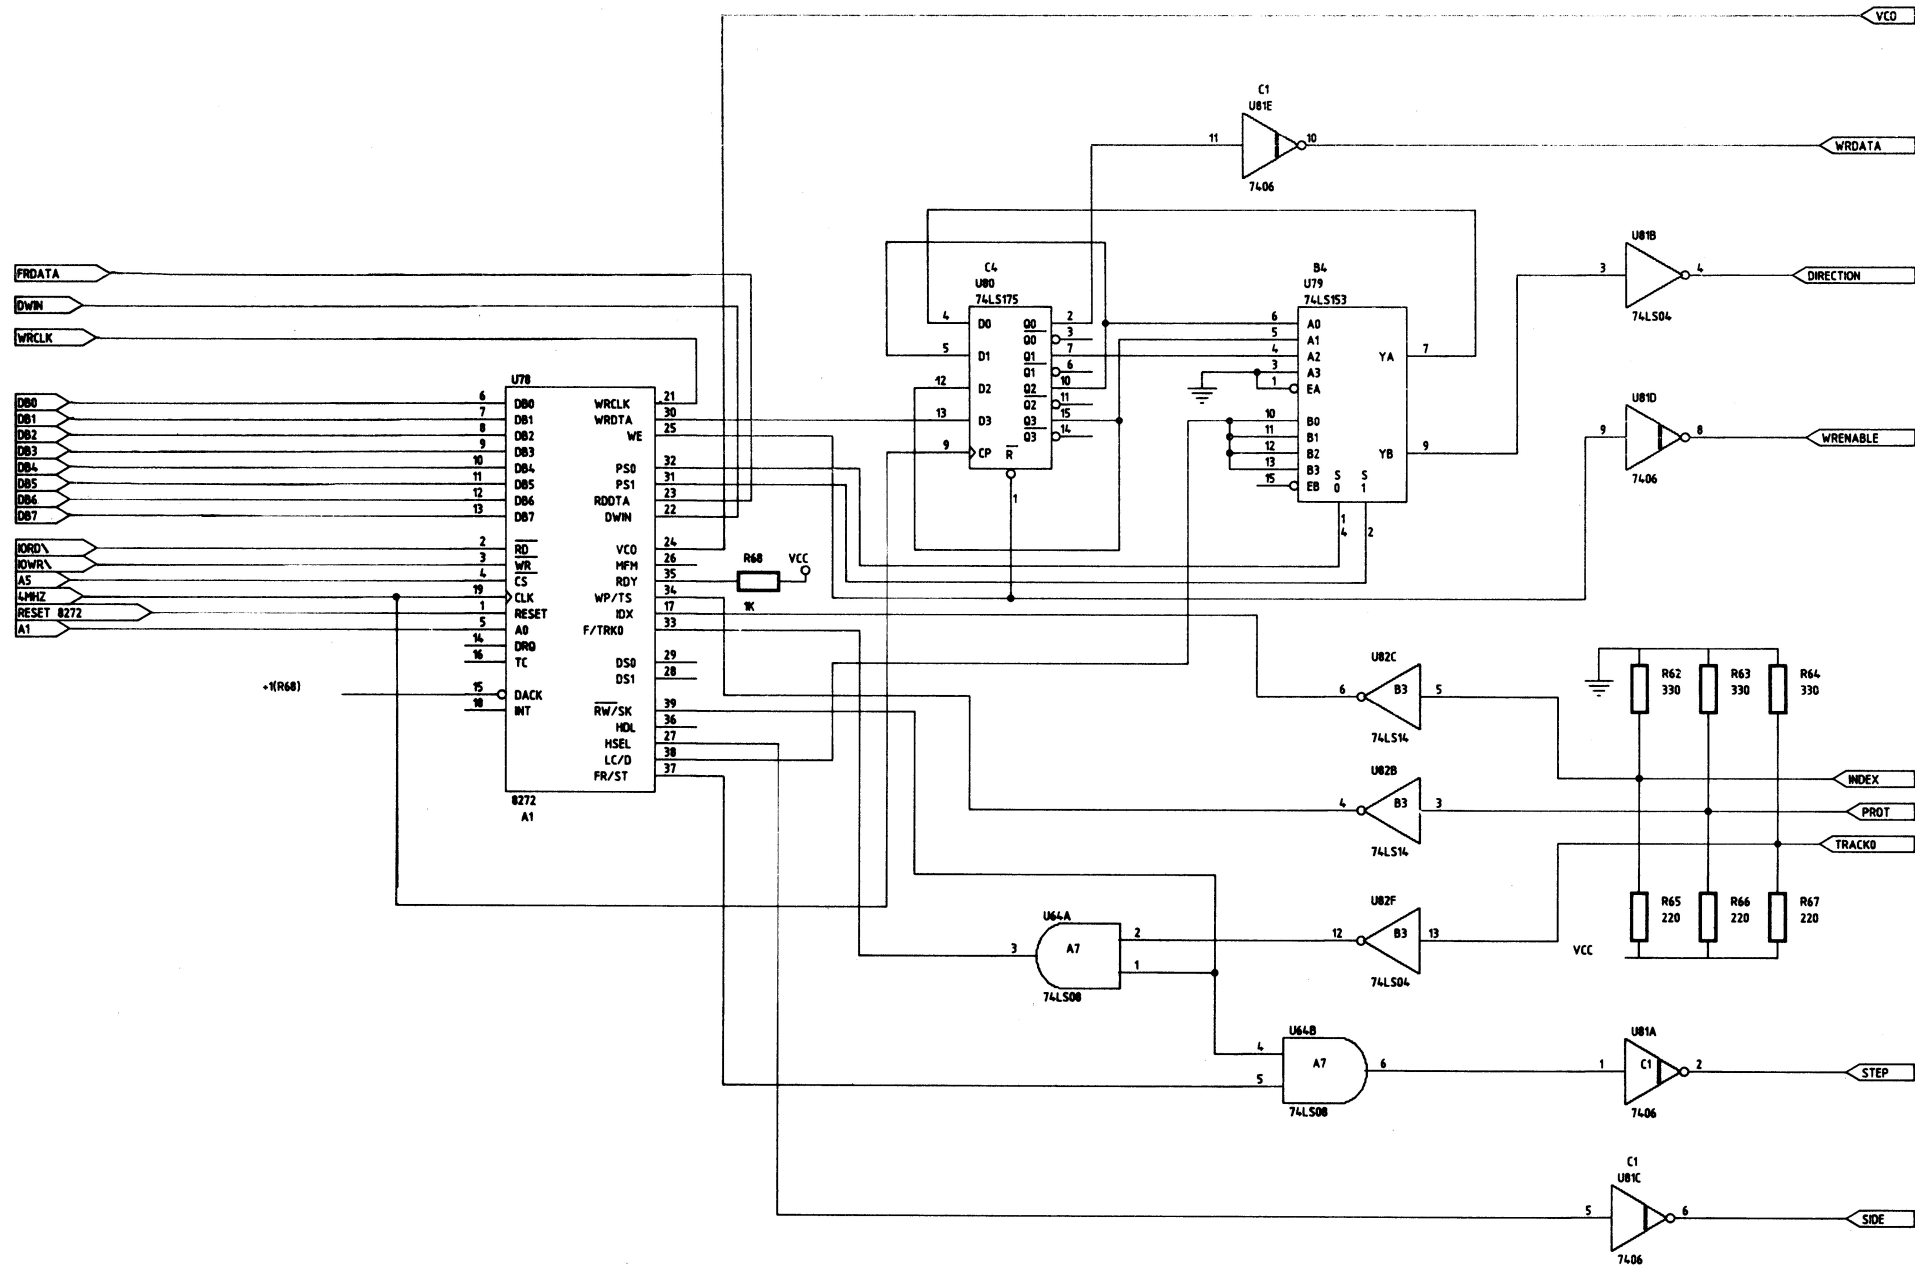

ICE-APME			
Title			
HC00 FDK			
Size	Document Number	REV	
B	069300350	A	
Date:	May 4, 1989	Sheet	10 of 14