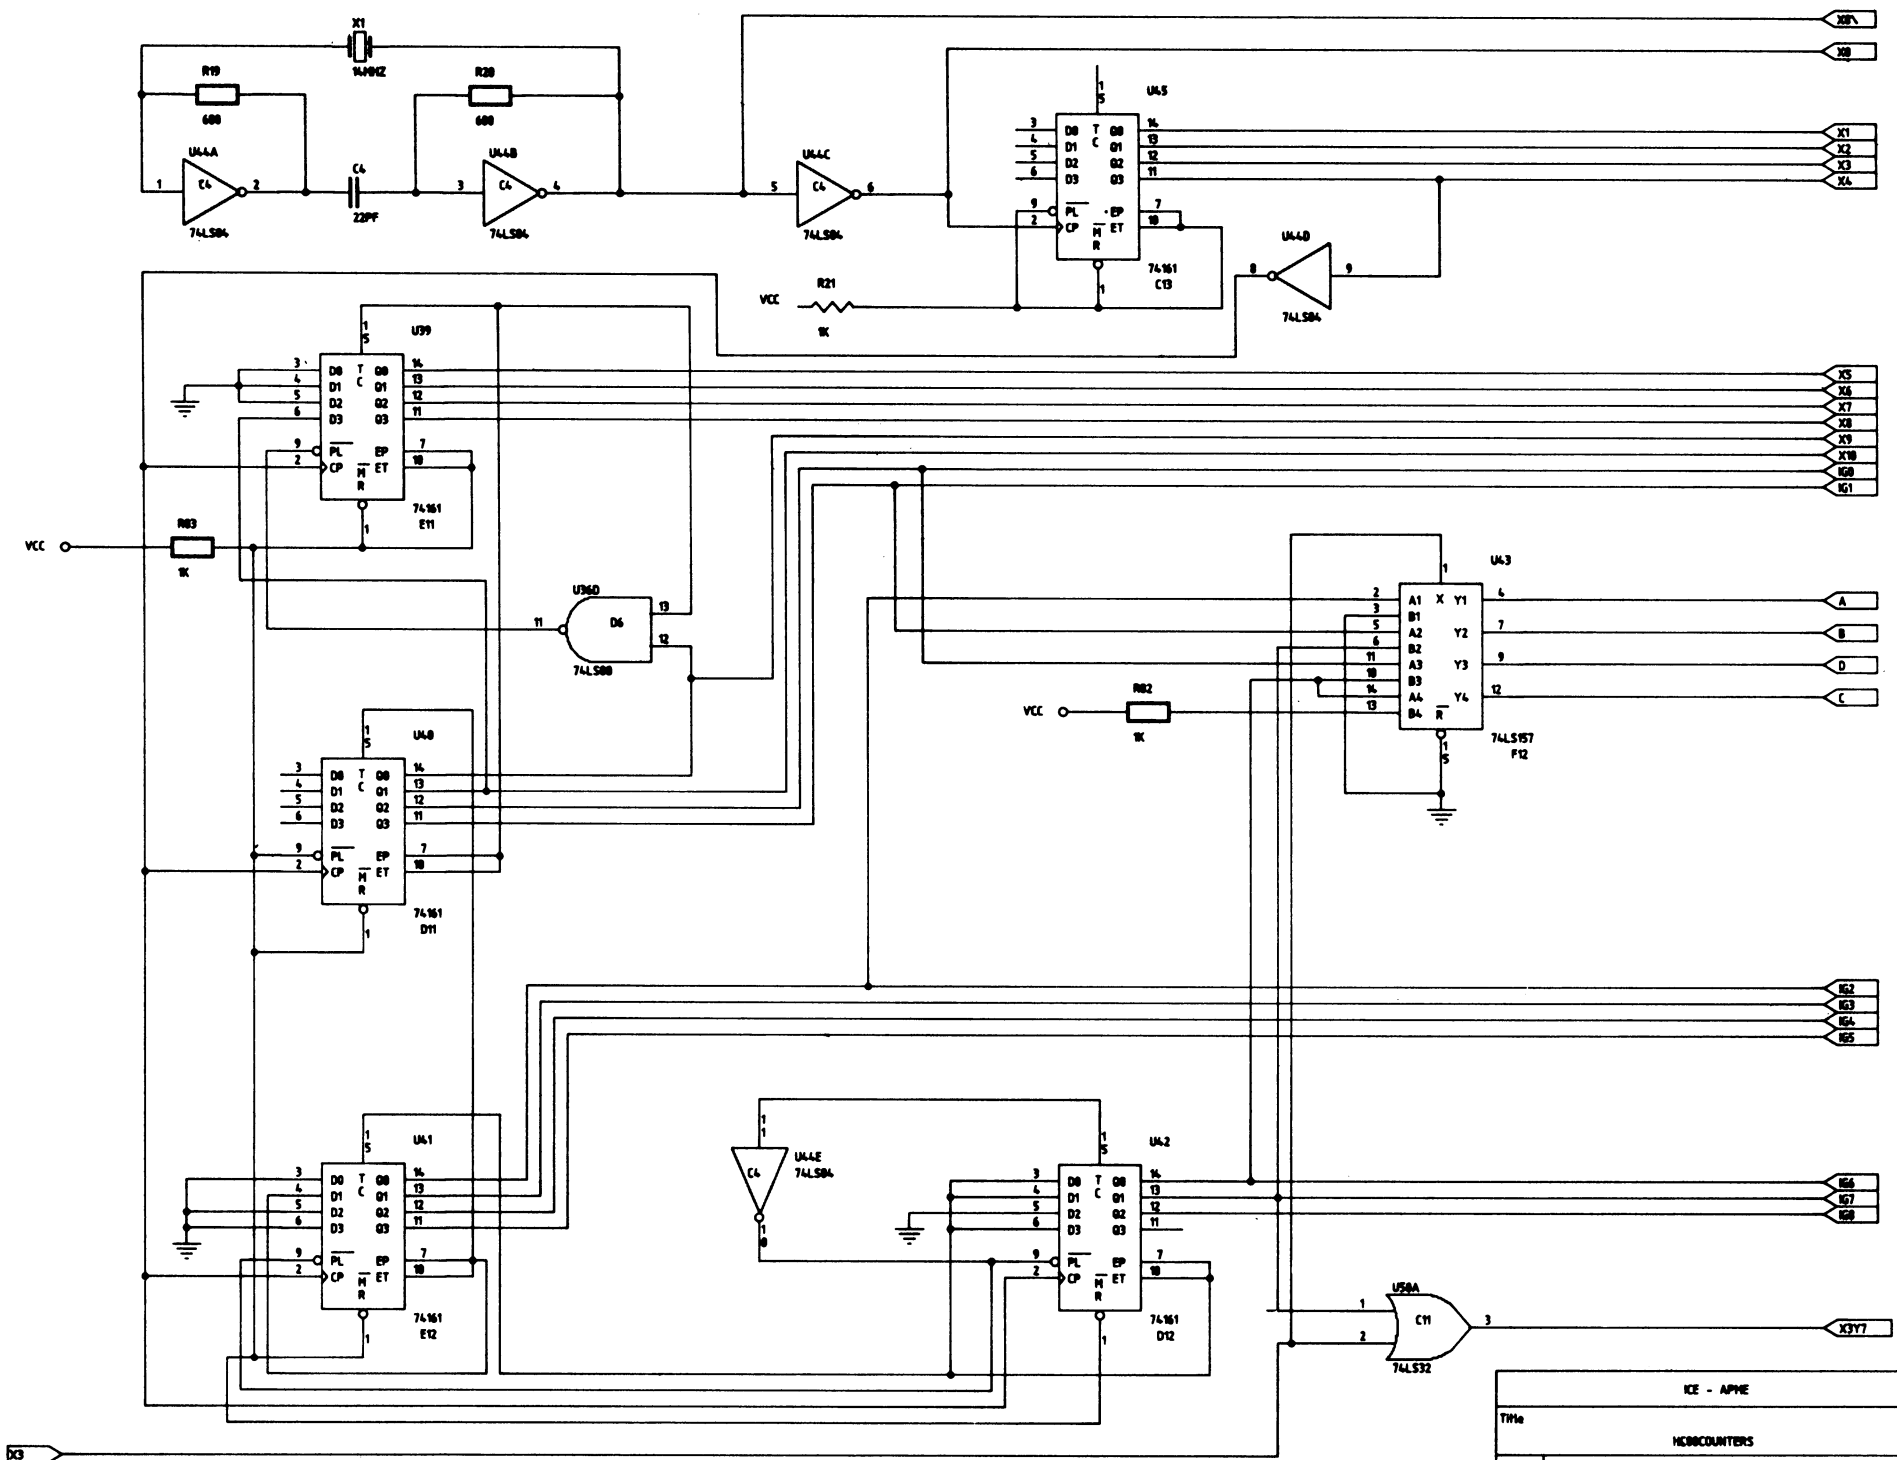

ICE - APVE		
Title		
BCDCOUNTERS		
Size	Document Number	REV
B	069300350	A
Date:	May 4, 1989	Sheet 6 of 14

ICE - APVE		
Title		
HD00 SYNC GENERATION		
Size	Document Number	REV
B	069300350	A
Date:	January 1, 1980	Sheet 7 of

ICE-APME		
Title		
HC88 RS232ALAN		
Size	Document Number	REV
B	069300350	A
Date:	January 1, 1980	Sheet 12 of 14

ICE-APPE		
Title		
8272 DECODER		
Size	Document Number	REV
B	069300350	A
Date:	December 16, 1989	Sheet 13 of 14

L.C.E. FELIX AP.M.E.		
Title		
K306 KEYBOARD		
Size	Document Number	REV
B	009.300.322	T
Date:	January 1, 1980	Sheet 1 of 1