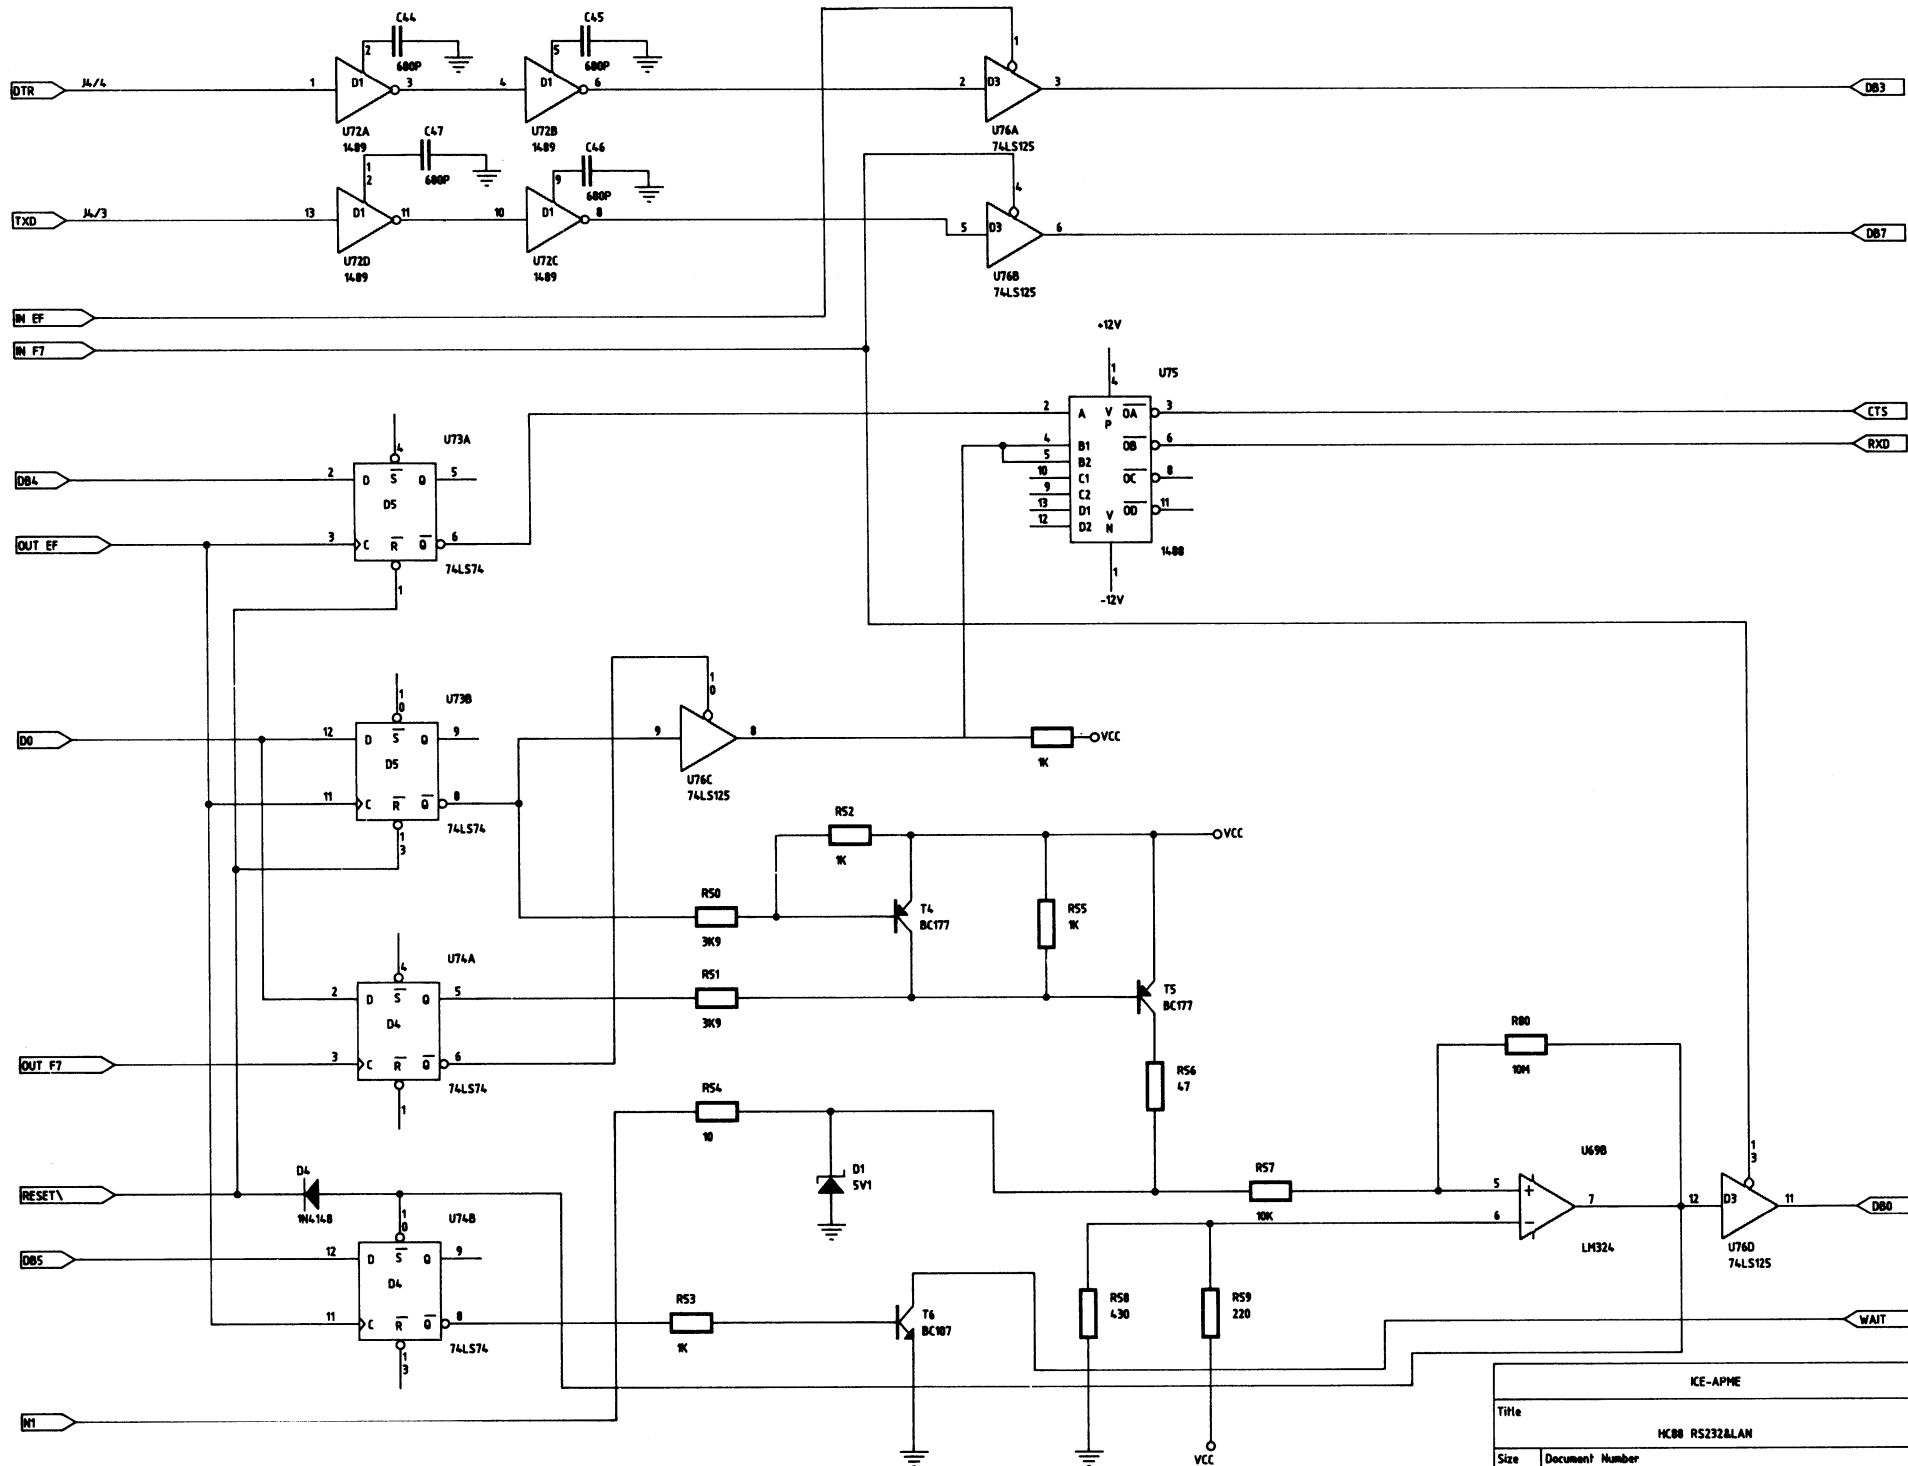

ICE - APVE		
Title		
BCDCOUNTERS		
Size	Document Number	REV
B	069300350	A
Date:	May 4, 1989	Sheet 6 of 14

ICE - APVE		
Title		
HD00 SYNC GENERATION		
Size	Document Number	REV
B	069300350	A
Date:	January 1, 1980	Sheet 7 of

ICE-APME		
Title		
HC88 RS232ALAN		
Size	Document Number	REV
B	069300350	A
Date:	January 1, 1980	Sheet 12 of 14

ICE-APPE		
Title		
8272 DECODER		
Size	Document Number	REV
B	069300350	A
Date:	December 16, 1989	Sheet 13 of 14