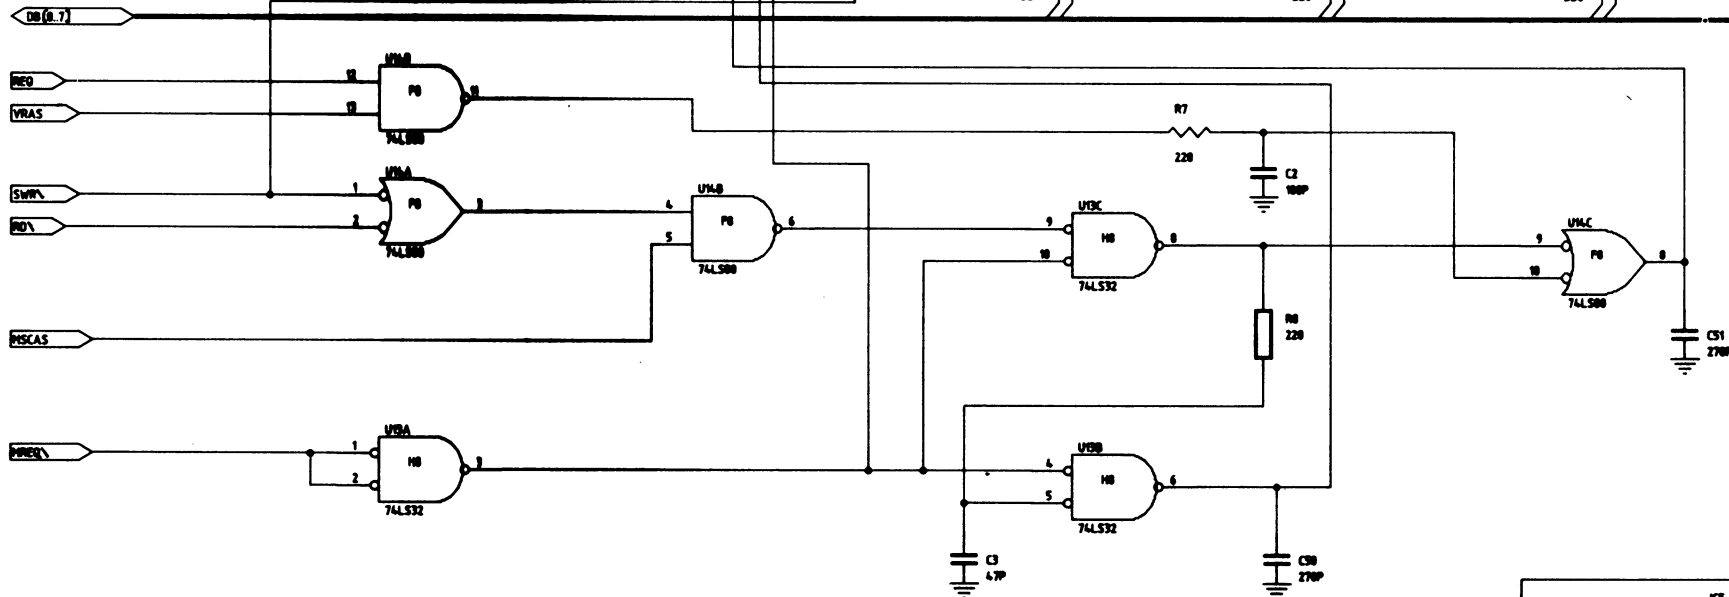

ICE - APME			
Title			
HC88 64K RAM			
Size	Document Number	REV	
B	069308390	A	
Date:	May 3, 1989	Sheet	3 of 14