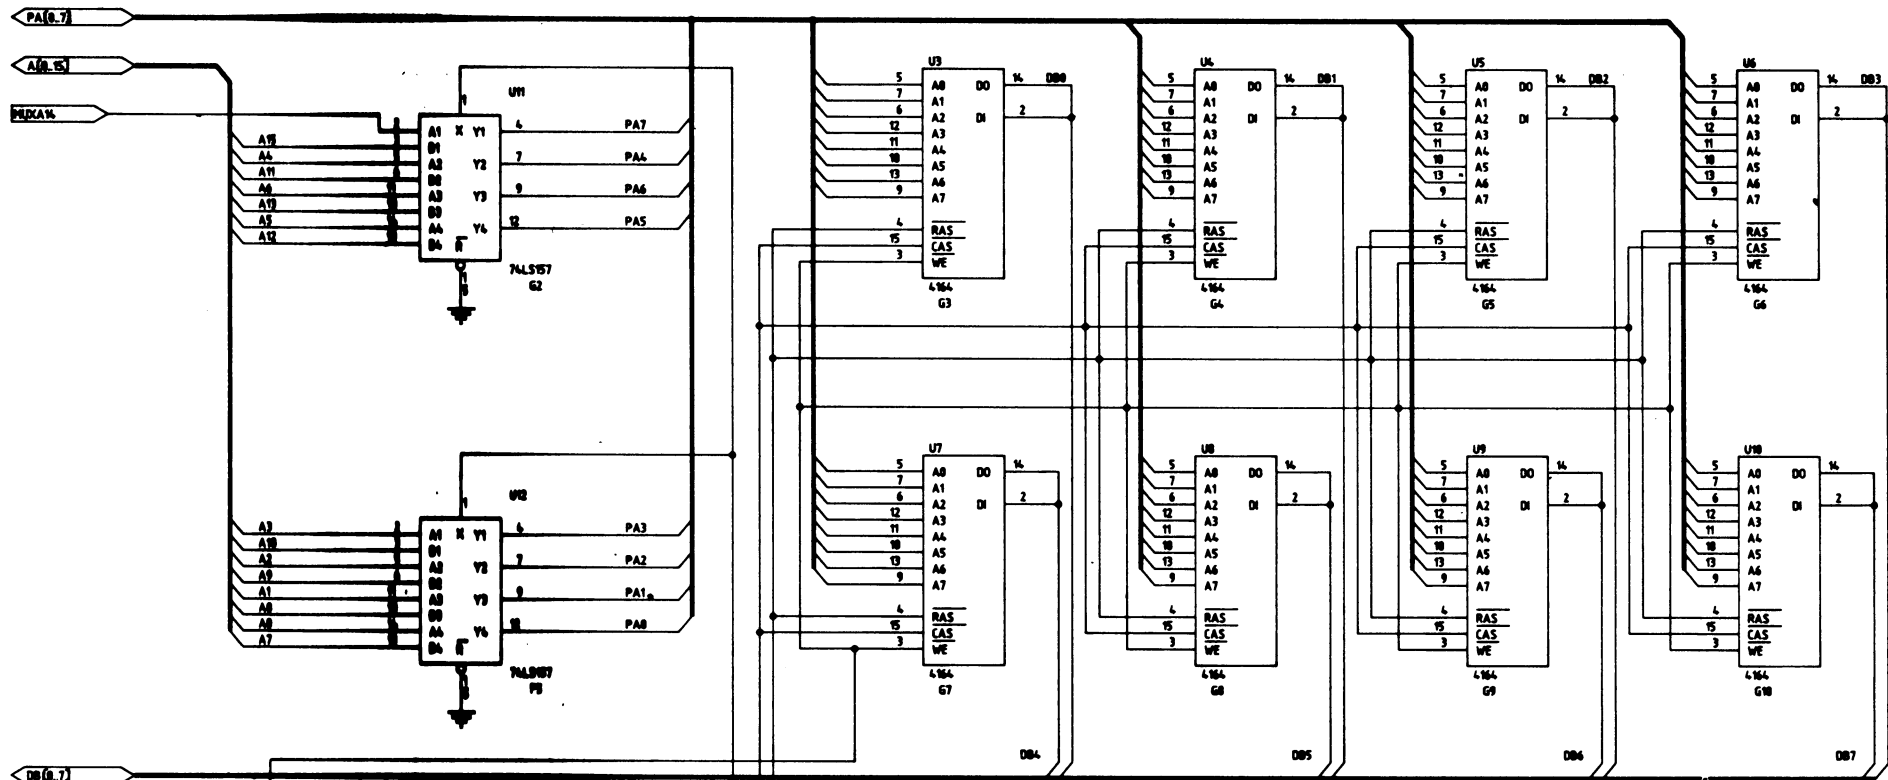

ICE - APME			
Title			
HC88 64K RAM			
Size	Document Number	REV	
B	069308390	A	
Date:	May 3, 1989	Sheet	3 of 14