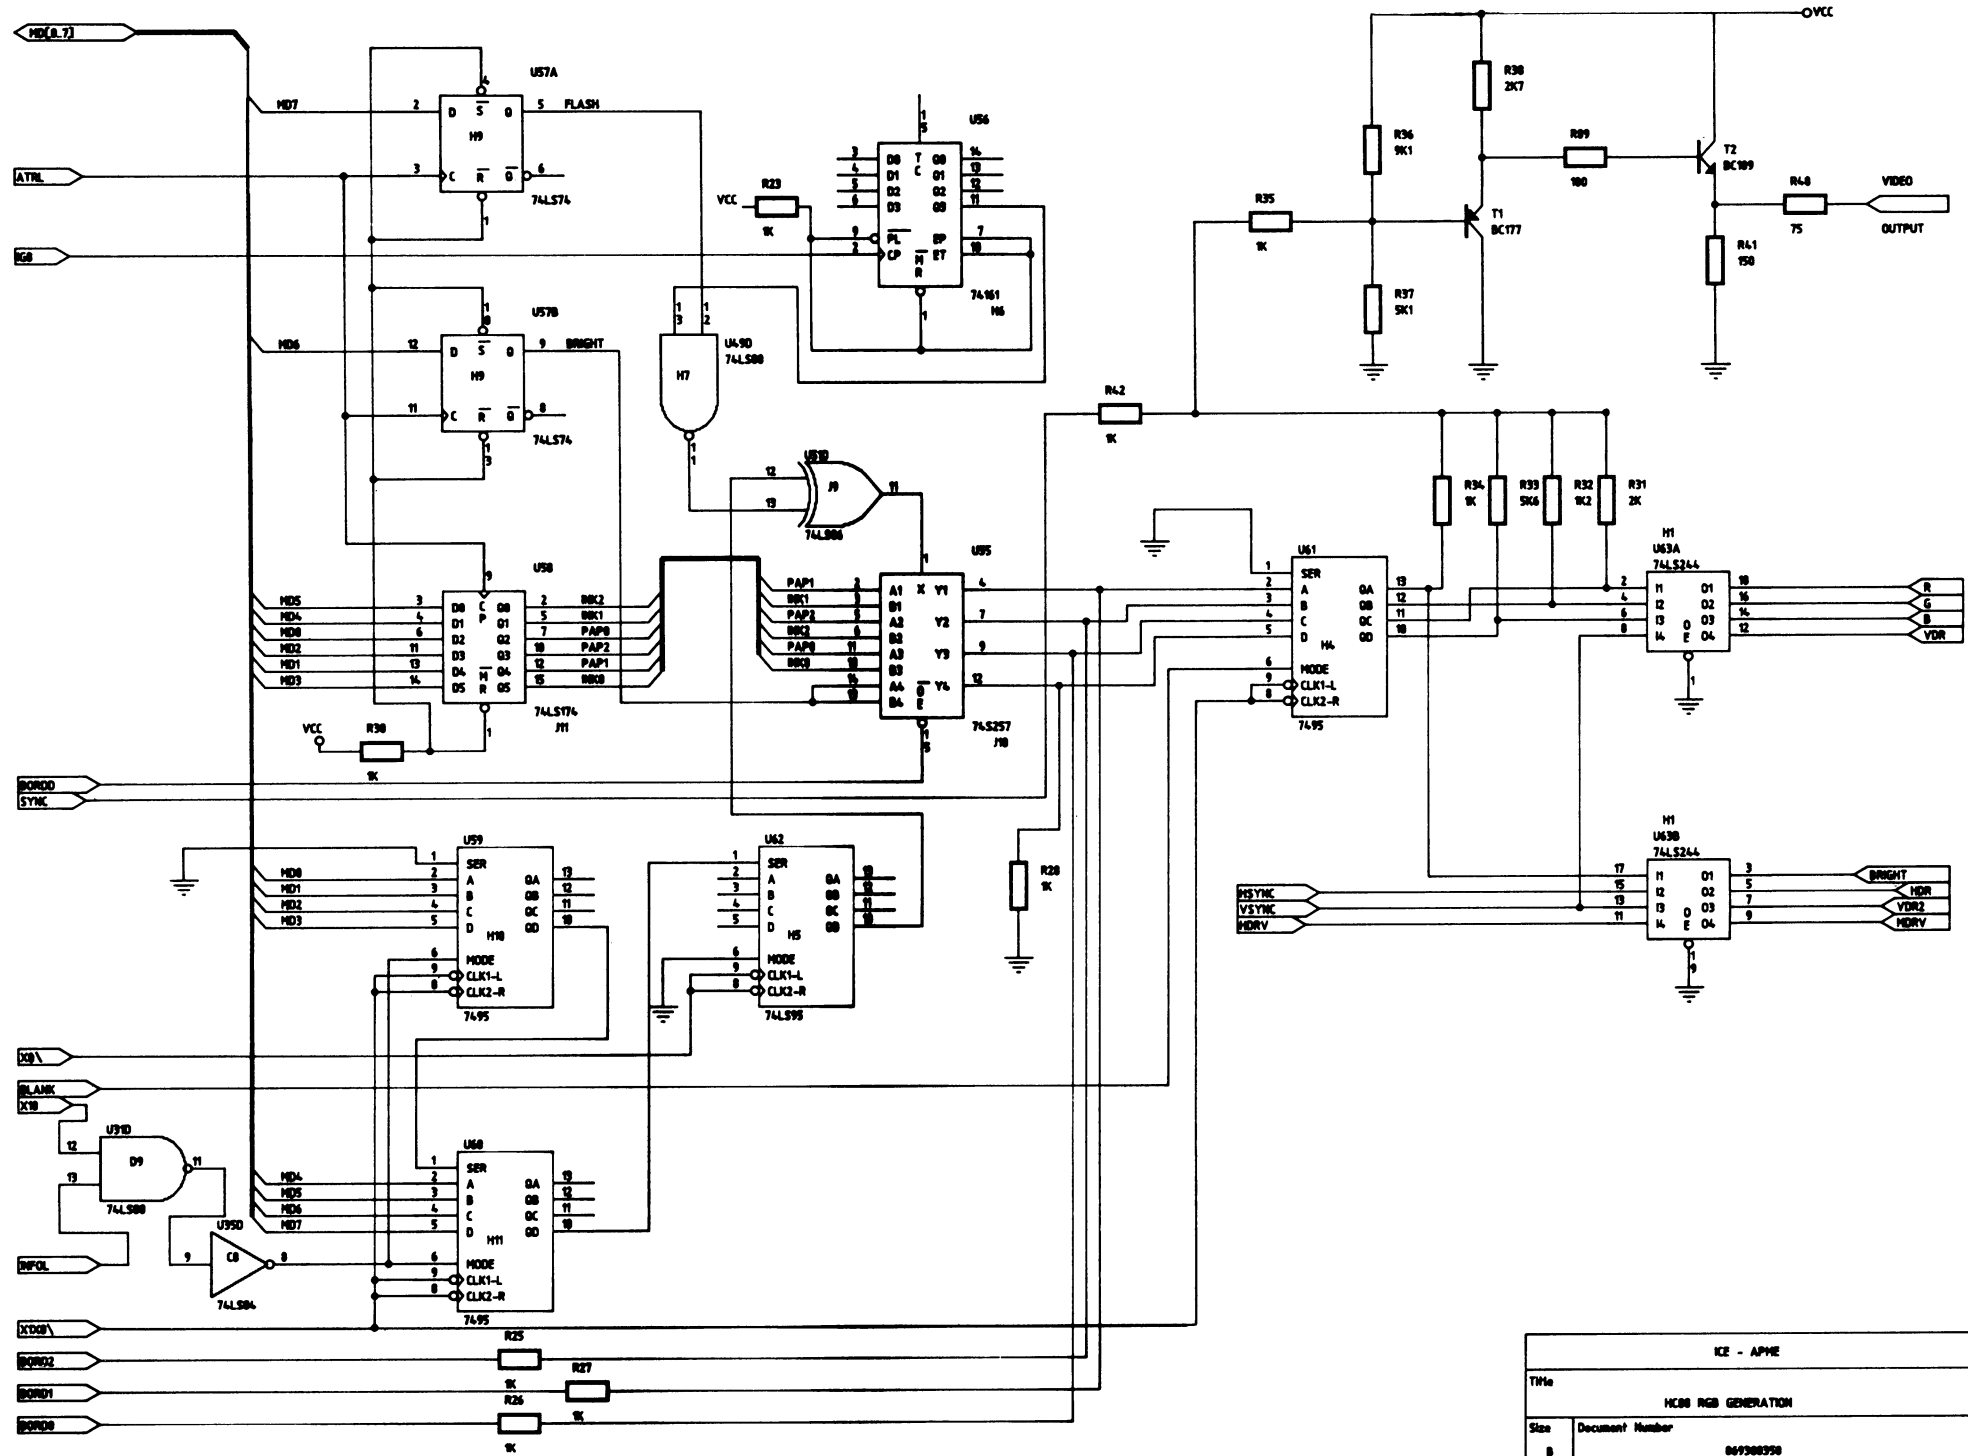

HC 88

SCHEME LOGICE

ice  felix
Data Processing Systems

Întreprinderea de calculatoare electronice

ICE - APWE		
Title MEM VIDEO MEMORY		
Size B	Document Number	REV A
Date: May 22, 1989	Sheet 2	of 14

ICE - APME			
Title			
HC88 64K RAM			
Size	Document Number	REV	
B	069308390	A	
Date:	May 3, 1989	Sheet	3 of 14

ICE - APVE		
Title		
BCDCOUNTERS		
Size	Document Number	REV
B	069300350	A
Date:	May 4, 1989	Sheet 6 of 14

ICE - APVE		
Title		
HD00 SYNC GENERATION		
Size	Document Number	REV
B	069300350	A
Date:	January 1, 1980	Sheet 7 of

ICE-APME		
Title		
HC88 RS232ALAN		
Size	Document Number	REV
B	069300350	A
Date:	January 1, 1980	Sheet 12 of 14

ICE-APPE		
Title		
8272 DECODER		
Size	Document Number	REV
B	069300350	A
Date:	December 16, 1989	Sheet 13 of 14

L.C.E. FELIX AP.M.E.		
Title		
K306 KEYBOARD		
Size	Document Number	REV
B	009.300.322	T
Date:	January 1, 1980	Sheet 1 of 1