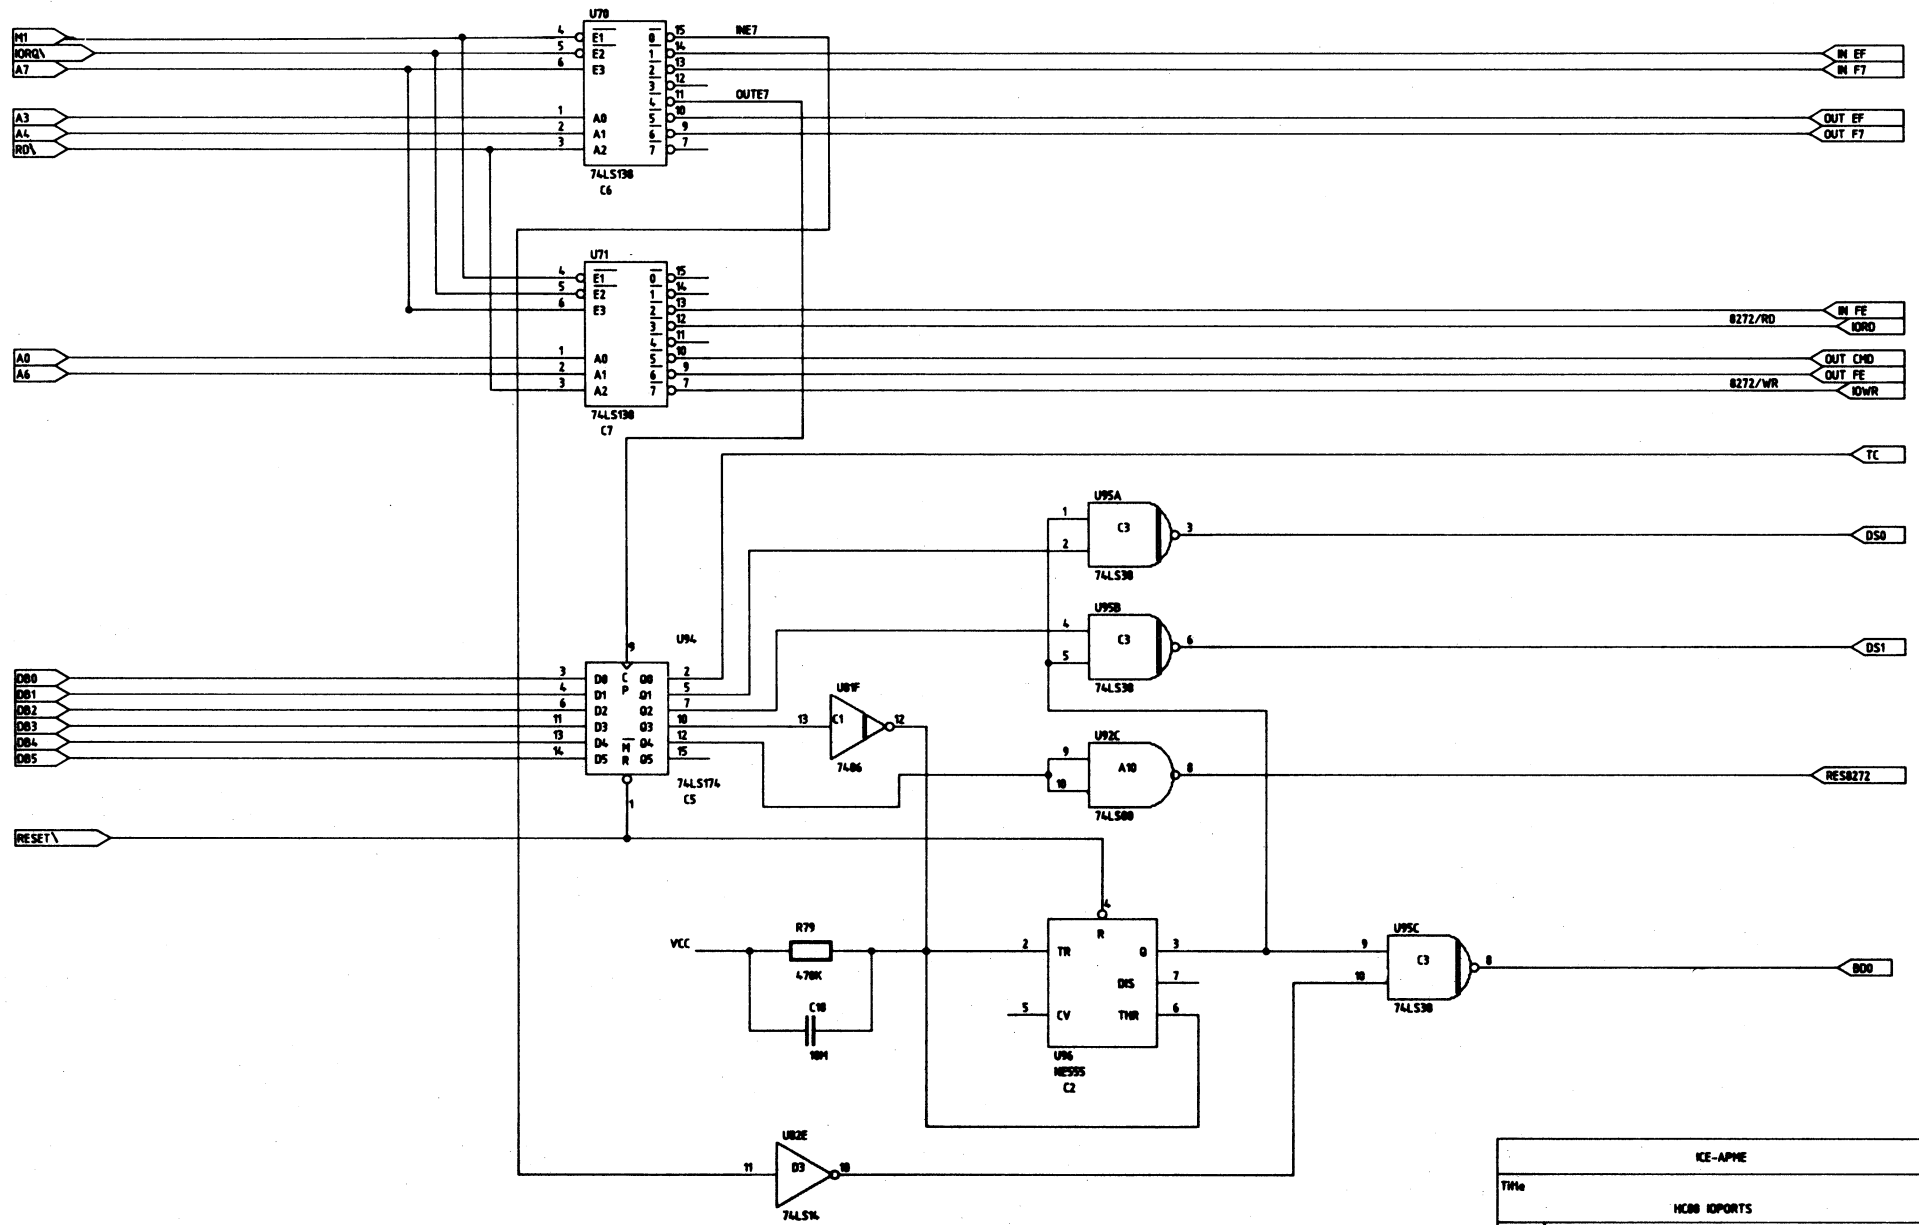

ICE-APME		
Title		
HC88 RS232ALAN		
Size	Document Number	REV
B	069300350	A
Date:	January 1, 1980	Sheet 12 of 14

ICE-APPE		
Title		
8272 DECODER		
Size	Document Number	REV
B	069300350	A
Date:	December 16, 1989	Sheet 13 of 14