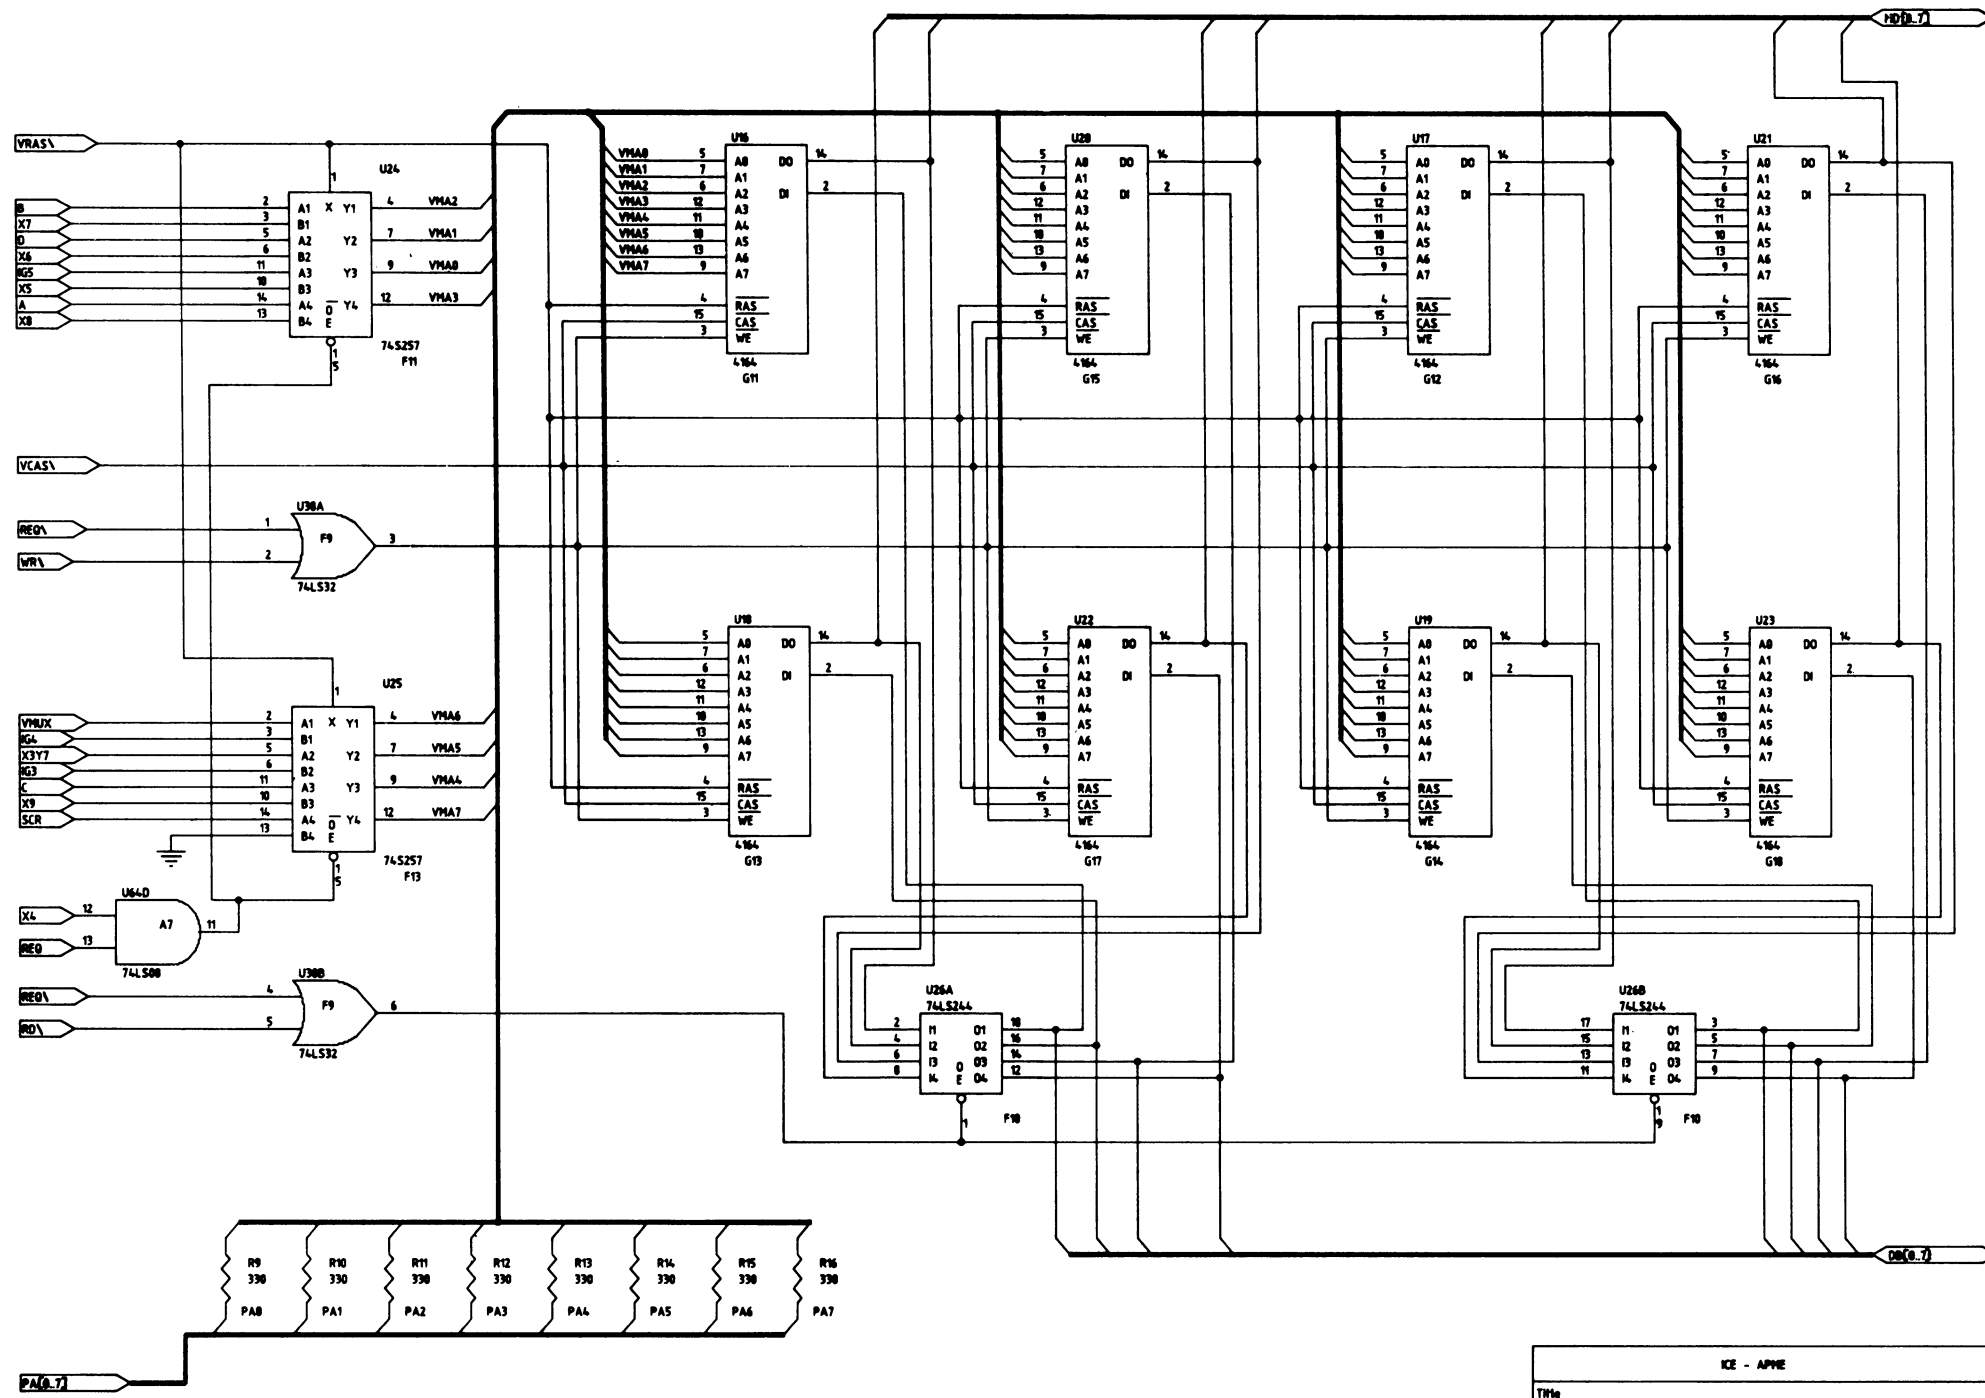

HC 88

SCHEME LOGICE

ice  felix
Data Processing Systems

Întreprinderea de calculatoare electronice

ICE - APWE		
Title MEM VIDEO MEMORY		
Size B	Document Number	REV A
Date: May 22, 1989	Sheet 2	of 14

ICE - APME			
Title			
HC88 64K RAM			
Size	Document Number	REV	
B	069308390	A	
Date:	May 3, 1989	Sheet	3 of 14

ICE - APVE		
Title		
BCDCOUNTERS		
Size	Document Number	REV
B	069300350	A
Date:	May 4, 1989	Sheet 6 of 14

ICE - APVE		
Title		
HD00 SYNC GENERATION		
Size	Document Number	REV
B	069300350	A
Date:	January 1, 1980	Sheet 7 of

ICE-APME		
Title		
HC88 RS232ALAN		
Size	Document Number	REV
B	069300350	A
Date:	January 1, 1980	Sheet 12 of 14

ICE-APPE		
Title		
8272 DECODER		
Size	Document Number	REV
B	069300350	A
Date:	December 16, 1989	Sheet 13 of 14

L.C.E. FELIX AP.M.E.		
Title		
K306 KEYBOARD		
Size	Document Number	REV
B	009.300.322	T
Date:	January 1, 1980	Sheet 1 of 1